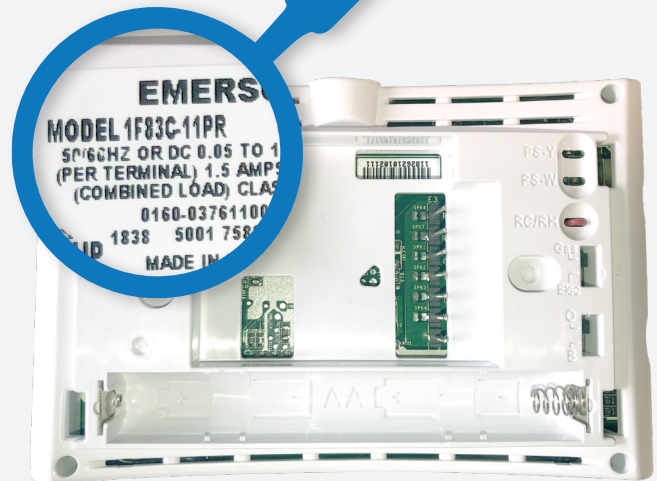

# How to find the model number on your thermostat.

Step 1: Remove the front cover.

Step 2: Locate the model number as shown below.

## 1F83C-11PR

FRONT

BACK