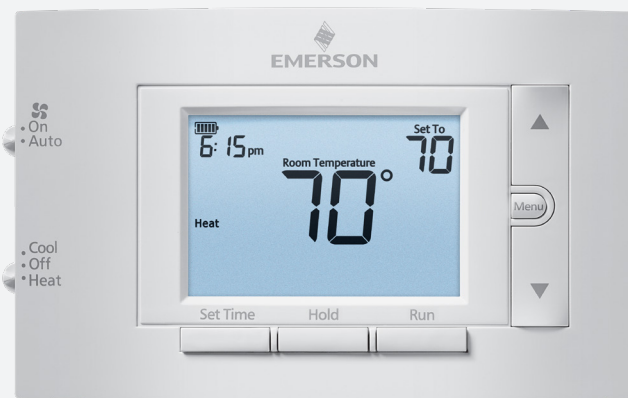

# How to find the model number on your thermostat.

Step 1: Remove the front cover.

Step 2: Locate the model number as shown below.

## 1F83C-11PR

FRONT

BACK