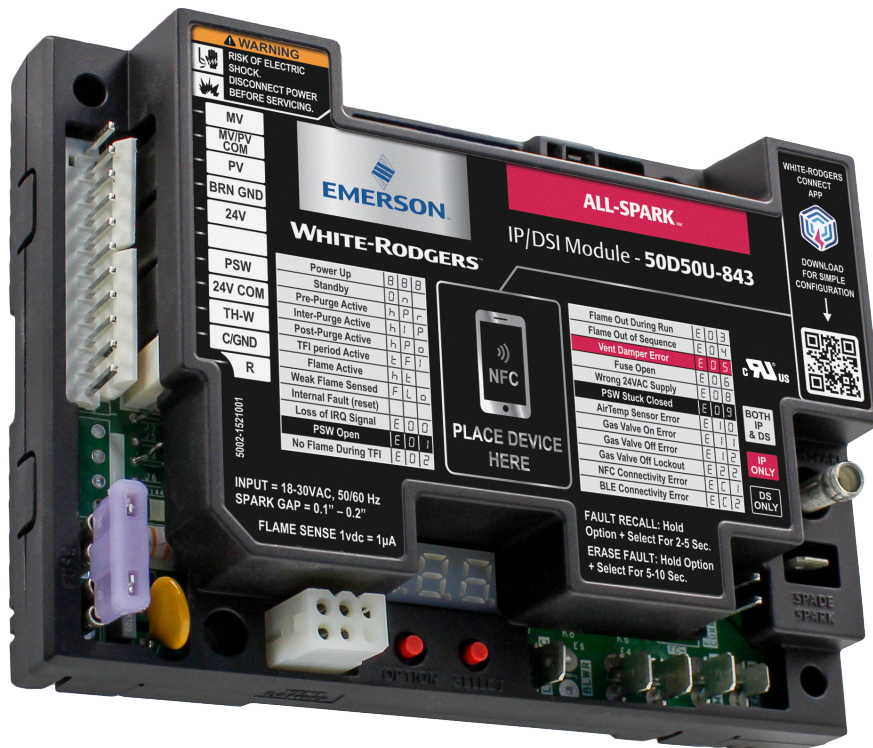

## Intermittent Pilot/Direct Spark Ignition Module 50D50U-843

Cross  
Reference  
Timings

WHITE-RODGERS™

Installer must confirm complete appliance operation to ensure proper performance.

EMERSON™